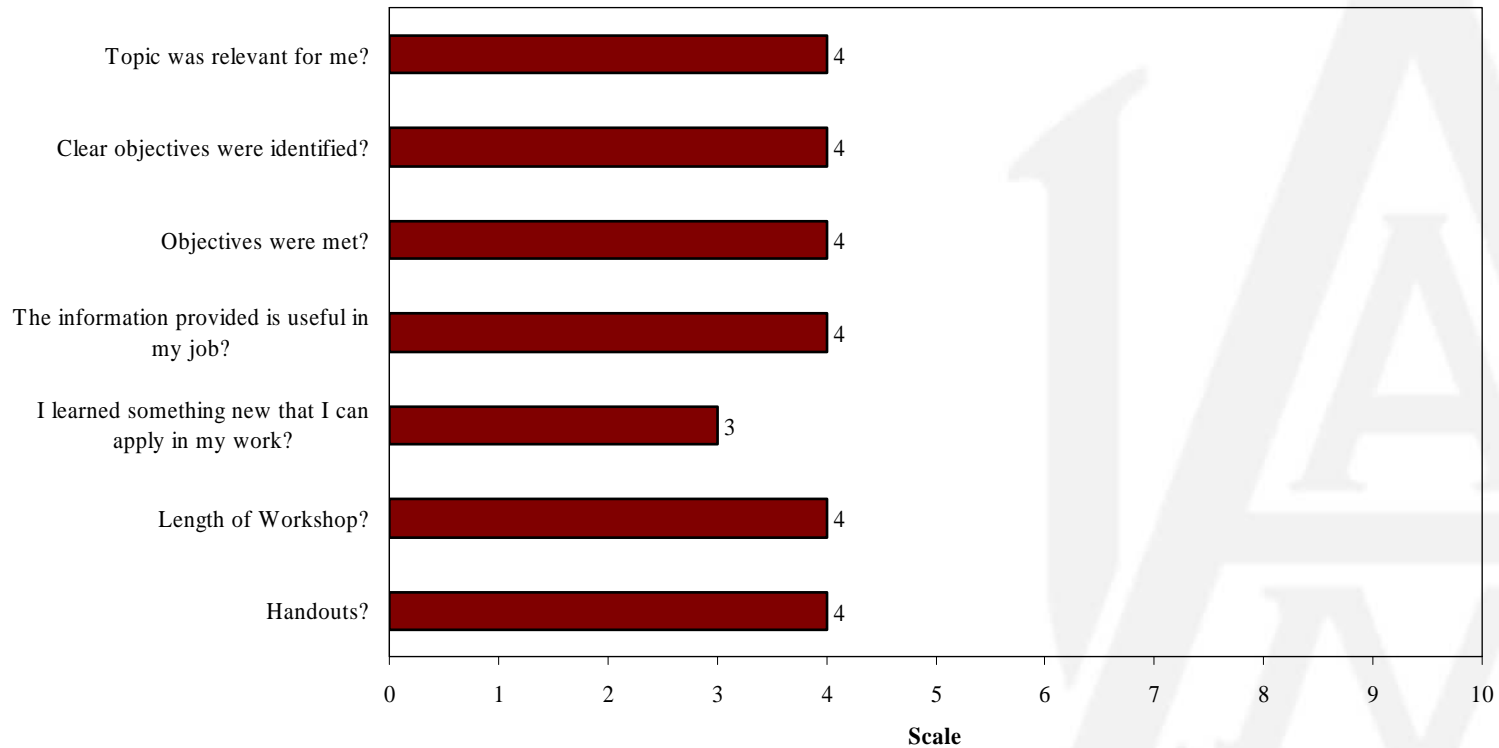

Banner Workshop Evaluation Results

Business and Finance

Banner Workshop
Business and Finance

5 = Excellent; 4 = Good; 3 = Average; 2 = Fair; 1 = Poor; NA = Not applicable