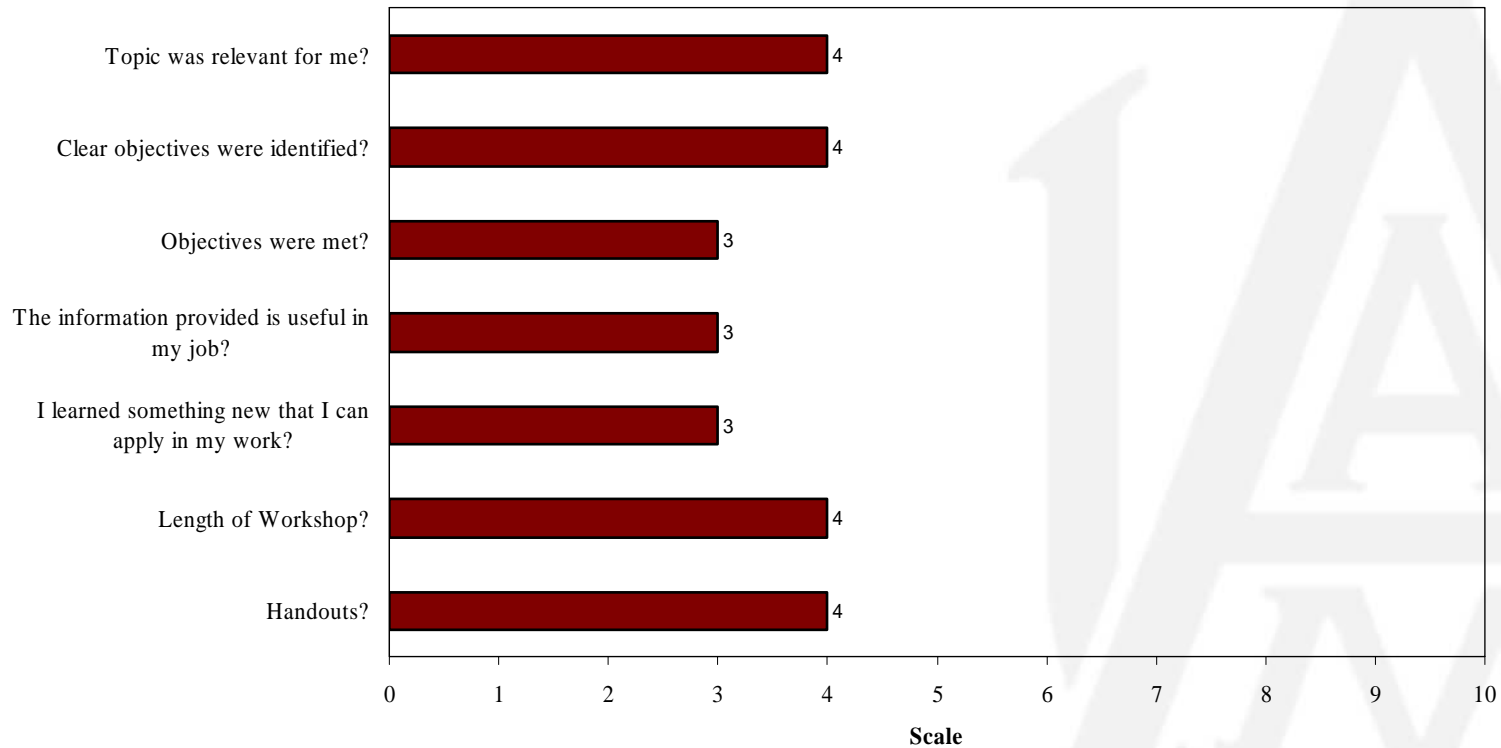

Banner Workshop Evaluation Results

Alabama Cooperative Extension System

Banner Workshop
Alabama Cooperative Extension System

5 = Excellent; 4 = Good; 3 = Average; 2 = Fair; 1 = Poor; NA = Not applicable

Banner Workshop Evaluation Results