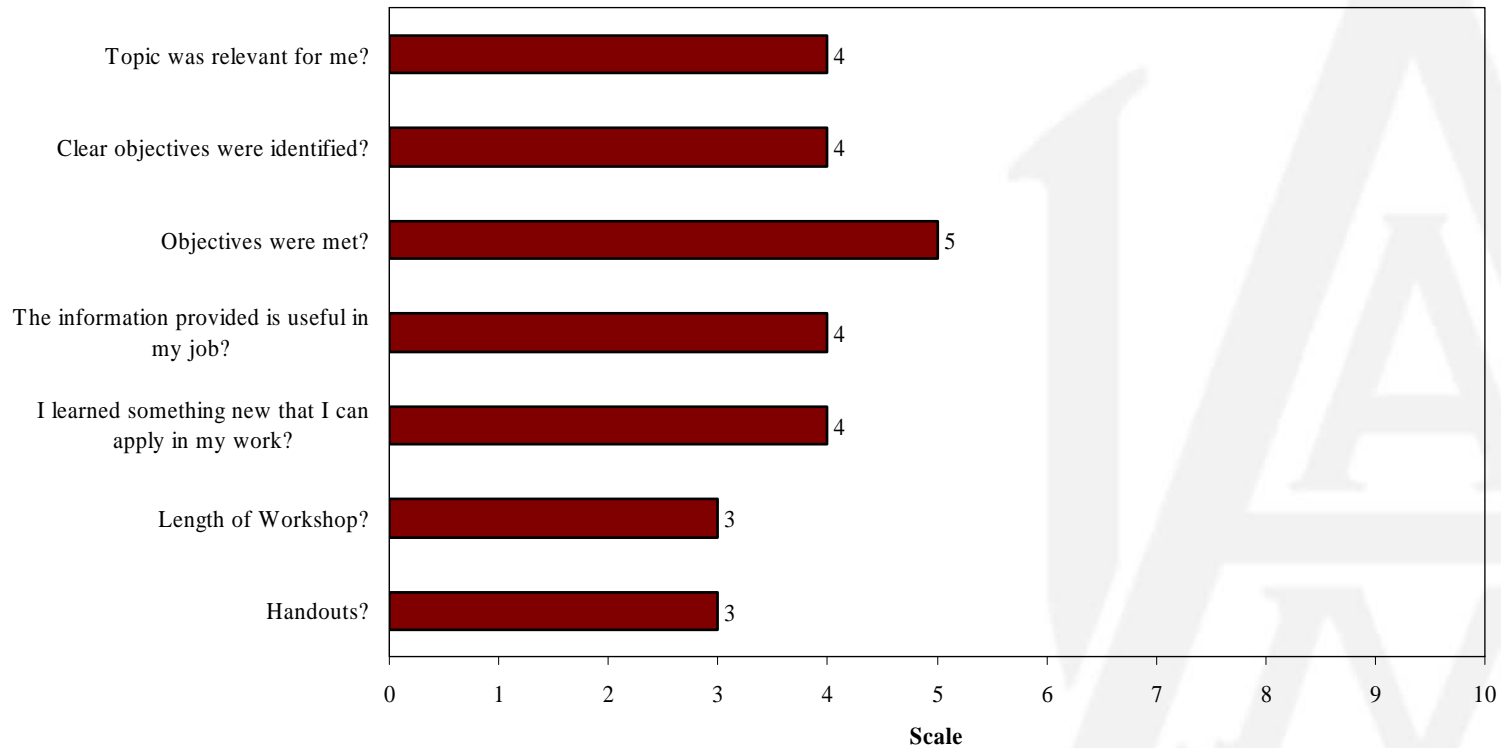

Institutional Advancement

Banner Workshop
Institutional Advancement

5 = Excellent; 4 = Good; 3 = Average; 2 = Fair; 1 = Poor; NA = Not applicable

Banner Workshop Evaluation Results

Property Management

Banner Workshop
Property Management