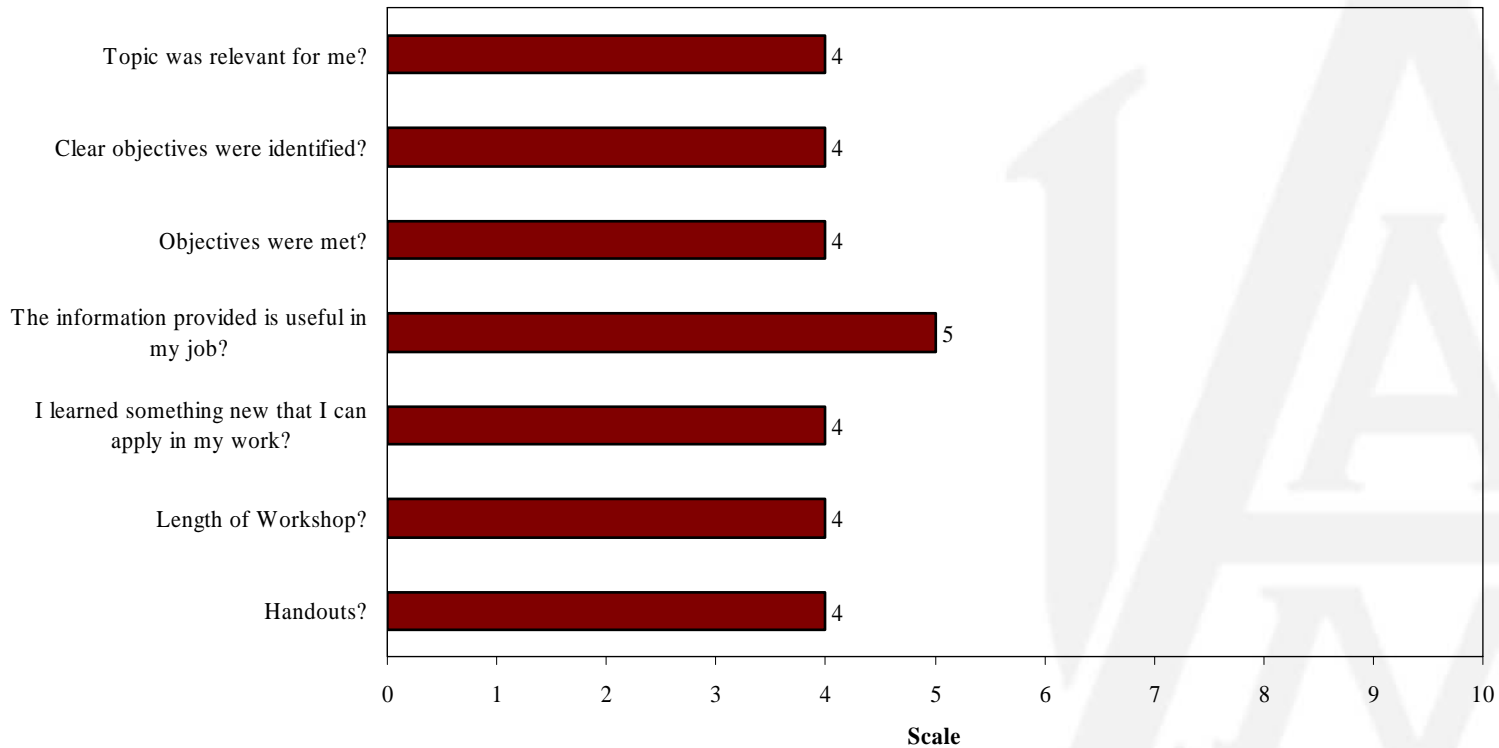

Banner Workshop Evaluation Results

Institutional Advancement

Banner Workshop
Institutional Advancement

5 = Excellent; 4 = Good; 3 = Average; 2 = Fair; 1 = Poor; NA = Not applicable