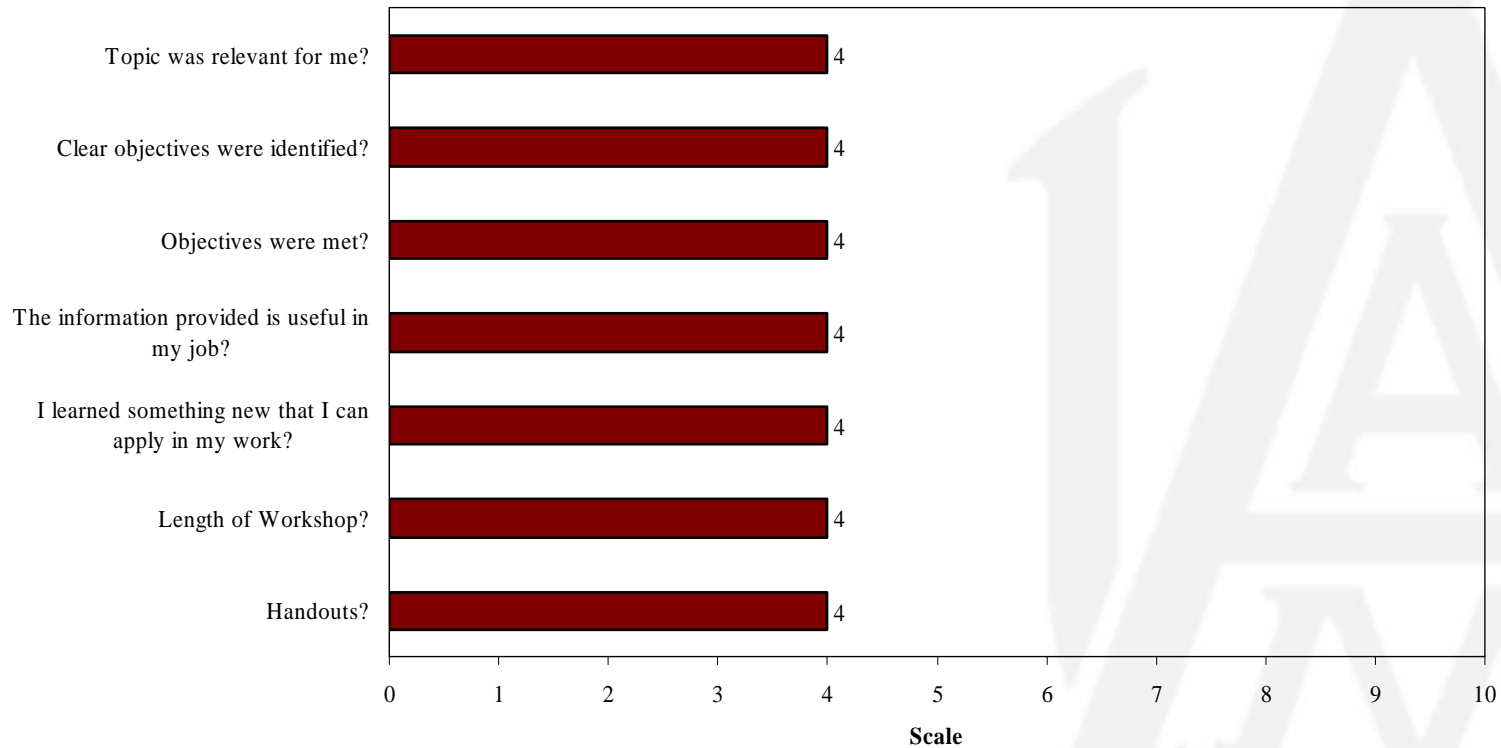

Assessment Workshop Evaluation Results

School of Education

Developing a Culture of Assessment At AAMU Workshop
School of Education

5 = Excellent; 4 = Good; 3 = Average; 2 = Fair; 1 = Poor; NA = Not applicable